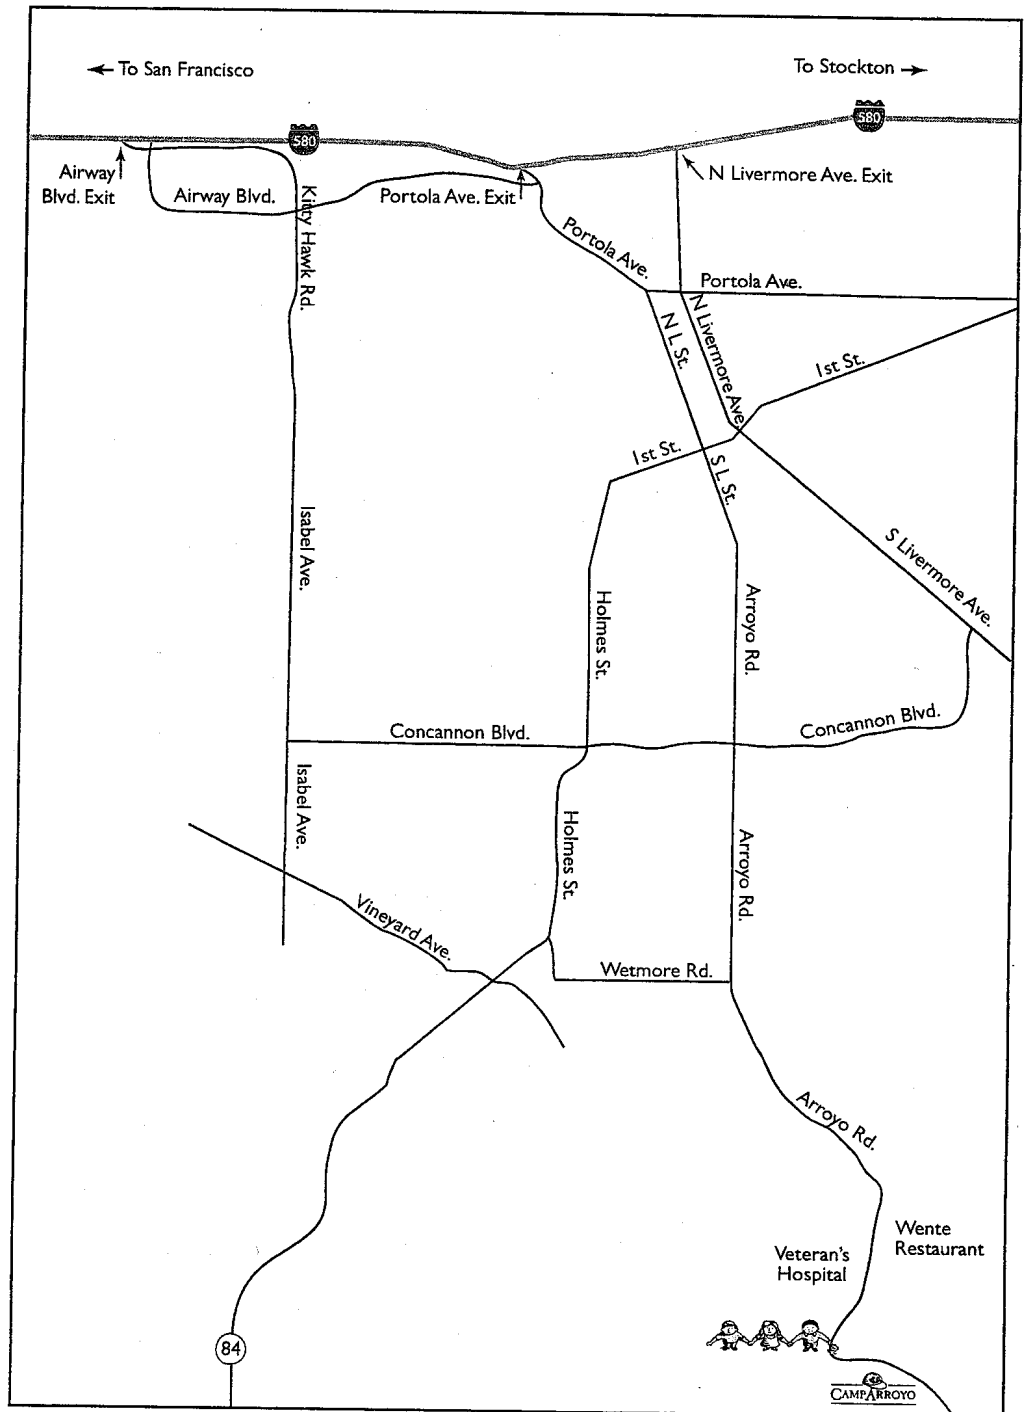

Driving Directions

Heading Eastbound

- Take I 580 East towards Livermore.
- Exit Portola Avenue. – Go straight through the stoplight.
- Right on N L Street (N L St. will become S L St. and then Arroyo Rd.).
- Stay on Arroyo Road for approx. 5.3 miles (TTFF entrance is .4 miles past Wenté Restaurant).
- Enter through green gate at the turn-around driveway (on the right hand side of the street). Use Call Box on left side of the driveway.
- Take immediate left inside the gate.
- Follow dirt road up to the office trailer.

- Continue down Arroyo Road approx. 1/8 mile (past the TTFF entrance).
- Enter through the main Camp Arroyo gate (on the right hand side of the street).

The Taylor Family Foundation/Camp Arroyo
5555 Arroyo Road, Livermore, California 94550
Telephone: 925 455 5118 • Fax: 925 455 5008
Email: kids@ttff.org • Web: www.ttff.org